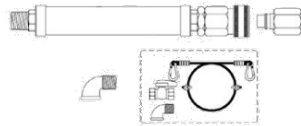

Tapered Pourer, seamless  
spout, with poly-kork,  
controlled medium speed,  
chrome, made in USA

---

*GAS CONNECTOR KIT*  
**Model#: HG-4D-48K**  
**Packed: 1 EA**  
**MJK#: 100020**

Safe-T-Link Gas Connector Kit, 3/4" connection, 48"L, stainless steel braid with extruded coating, (1) quick disconnect, (1) street "EL", ball valve, restraining cable adjustable for 3'to 5'